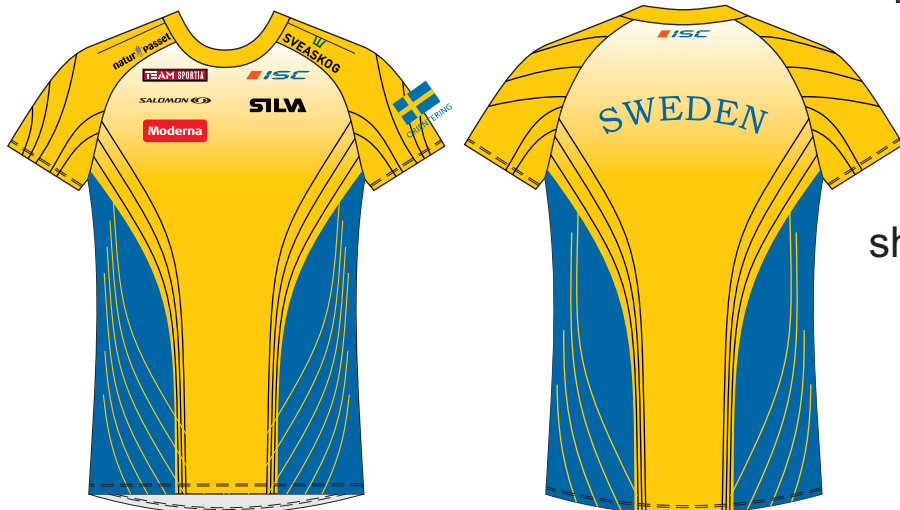

**Swedish orienteering team
collection 2011**

running shirt Forest, Forest W

ORIENTERING

3/4 leght pants Racer-2

long socks

3/4 leght tights Fighter-3

headband Alex

sprint top **Sprint, Sprint W**

ORIENTERING

sprint shorts **Fast**

sprint short tights **Rapid, Rapid W**

training jacket Oakland-2, Oakland-2 W

ORIENTERING

long thumbhole

training pants Coach-Rio, Coach-Rio W

representative jacket Oakland, Oakland W

ORIENTERING

jogging pants Ryan, Grace

ORIENTERING

vest Rinive, Rinive W

long sleeve shirt Stone-U, Stone-U W

shirt Land-U, Land-U W

men's sweater Faro-3
women's sweater Flo-3

POLO shirt