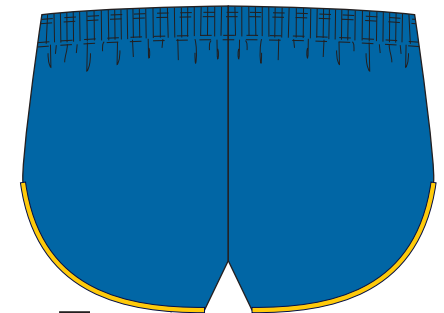

**Swedish orienteering team
collection 2011**

running shirt Forest, Forest W

ORIENTERING

3/4 leght pants Racer-2

long socks

3/4 leght tights Fighter-3

headband Alex

sprint top **Sprint, Sprint W**

ORIENTERING

sprint shorts **Fast**

sprint short tights **Rapid, Rapid W**

training jacket Oakland-2, Oakland-2 W

ORIENTERING

long thumbhole

training pants Coach-Rio, Coach-Rio W

representative jacket Oakland, Oakland W