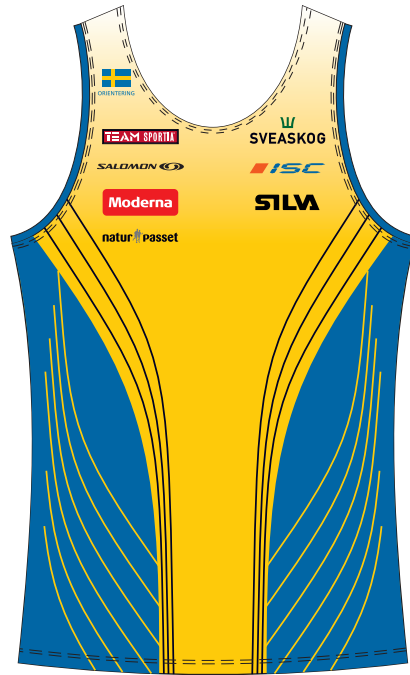

**Swedish orienteering team
collection 2011**

running shirt Forest, Forest W

ORIENTERING

3/4 leght pants Racer-2

long socks

3/4 leght tights Fighter-3

headband Alex

sprint top **Sprint, Sprint W**

ORIENTERING

sprint shorts **Fast**

sprint short tights **Rapid, Rapid W**

training jacket Oakland-2, Oakland-2 W

ORIENTERING

long thumbhole

training pants Coach-Rio, Coach-Rio W

representative jacket Oakland, Oakland W