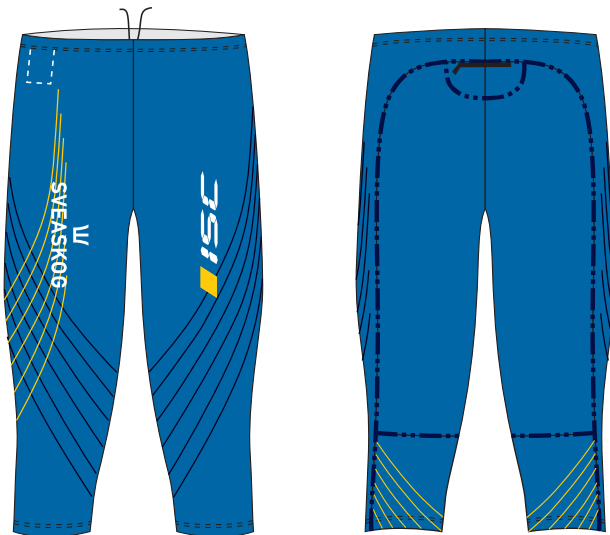

**Swedish orienteering team
collection 2011**

running shirt Forest, Forest W

ORIENTERING

3/4 leght pants Racer-2

long socks

3/4 leght tights Fighter-3

headband Alex

sprint top **Sprint, Sprint W**

ORIENTERING

sprint shorts **Fast**

sprint short tights **Rapid, Rapid W**

training jacket Oakland-2, Oakland-2 W

ORIENTERING

long thumbhole

training pants Coach-Rio, Coach-Rio W

representative jacket Oakland, Oakland W

ORIENTERING

jogging pants Ryan, Grace

ORIENTERING

vest Rinive, Rinive W

long sleeve shirt Stone-U, Stone-U W

shirt Land-U, Land-U W

men's sweater Faro-3
women's sweater Flo-3

POLO shirt

ORIENTERING

men's jacket Rumpo

women's jacket Ingli