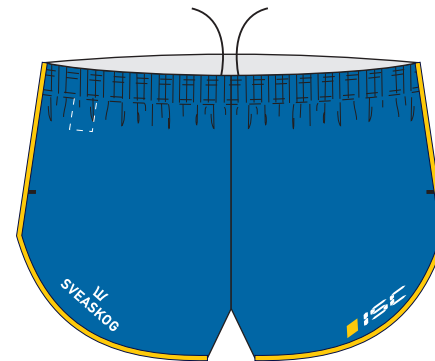

**Swedish orienteering team
collection 2011**

running shirt Forest, Forest W

ORIENTERING

3/4 leght pants Racer-2

long socks

3/4 leght tights Fighter-3

headband Alex

sprint top **Sprint, Sprint W**

ORIENTERING

sprint shorts **Fast**

sprint short tights **Rapid, Rapid W**

training jacket Oakland-2, Oakland-2 W

ORIENTERING

long thumbhole

training pants Coach-Rio, Coach-Rio W

representative jacket Oakland, Oakland W