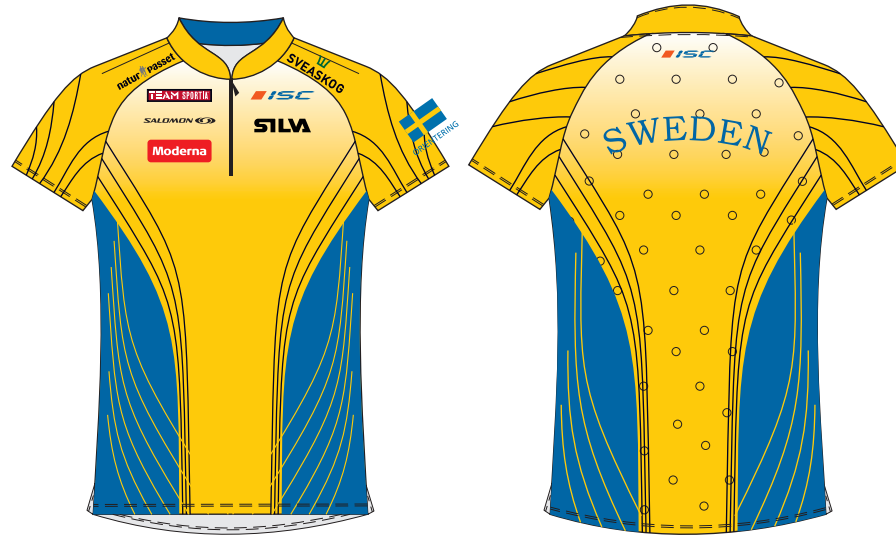

**Swedish orienteering team
collection 2011**

running shirt Forest, Forest W

ORIENTERING

3/4 leght pants Racer-2

long socks

3/4 leght tights Fighter-3

headband Alex

sprint top **Sprint, Sprint W**

ORIENTERING

sprint shorts **Fast**

sprint short tights **Rapid, Rapid W**

training jacket Oakland-2, Oakland-2 W

ORIENTERING

long thumbhole

training pants Coach-Rio, Coach-Rio W

representative jacket Oakland, Oakland W