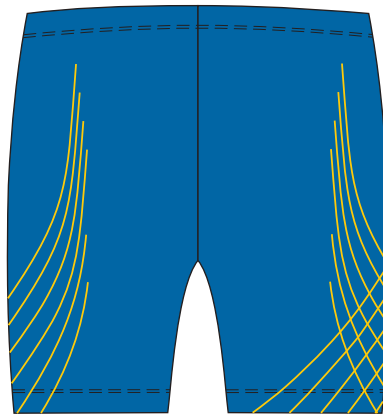

**Swedish orienteering team
collection 2011**

running shirt Forest, Forest W

ORIENTERING

3/4 leght pants Racer-2

long socks

3/4 leght tights Fighter-3

headband Alex

sprint top **Sprint, Sprint W**

ORIENTERING

sprint shorts **Fast**

sprint short tights **Rapid, Rapid W**

training jacket Oakland-2, Oakland-2 W

ORIENTERING

long thumbhole

training pants Coach-Rio, Coach-Rio W

representative jacket Oakland, Oakland W