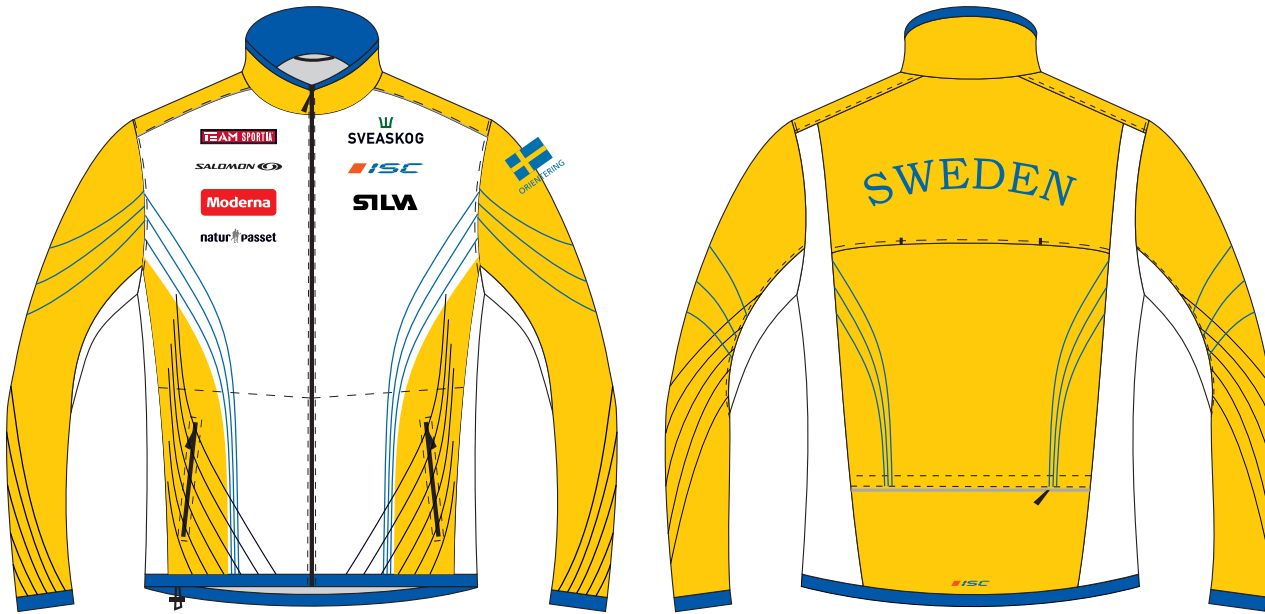

vest Rinive, Rinive W

representative jacket Oakland, Oakland W

ORIENTERING